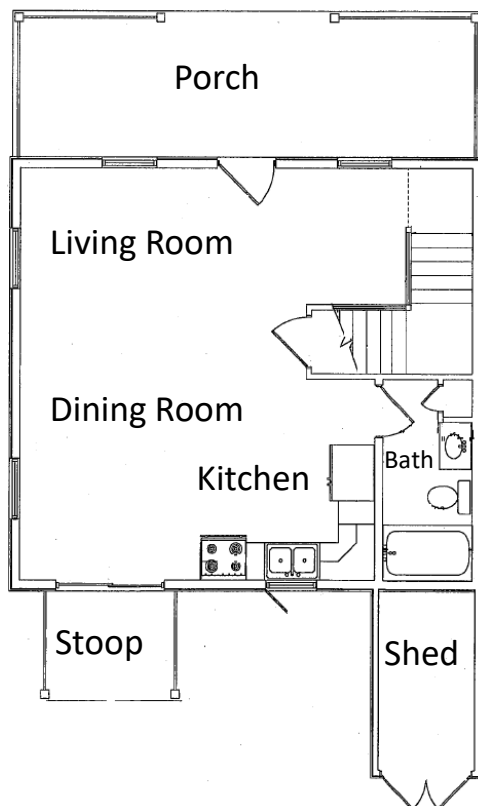

Cape I Model

2 Bedrooms/1 Bath

Loft Area

Full Width Porch

Features:

Vaulted Ceiling

1,065 Interior Sq. Footage

228 Porch Sq. Footage

Open Floor Plan

"L" Shaped Kitchen

Covered Rear Stoop

Large Storage Closet Under Stairs

Starting at \$112,500

*Images may show optional features