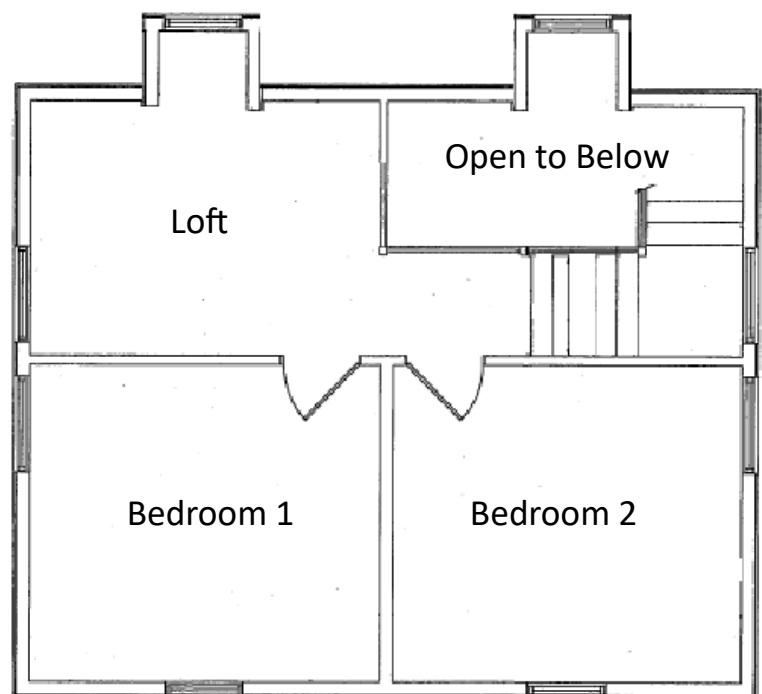

Cape I Model

2 Bedrooms/1 Bath

Loft Area

Full Width Porch

Features:

Vaulted Ceiling

1,065 Interior Sq. Footage

228 Porch Sq. Footage

Open Floor Plan

"L" Shaped Kitchen

Covered Rear Stoop

Large Storage Closet Under Stairs

Starting at \$112,500

*Images may show optional features