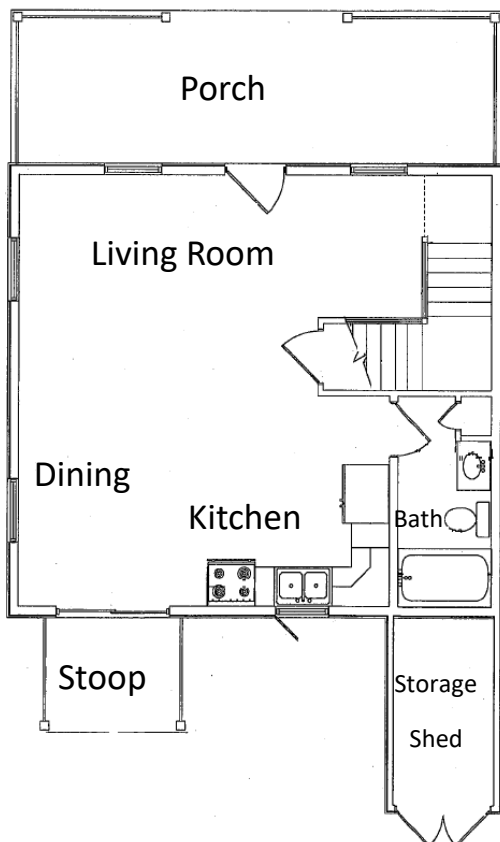

Cape II Model

2 Bedroom/2 Bath

Full Baths Each Level

Full Width Porch

Features:

Expanded Master Bedroom

En Suite Bath

1,065 Interior Sq. Footage

228 Porch Sq. Footage

Open Floor Plan

Lge. Storage Area Under Stairs

Starting at \$116,500

*Images may show optional features