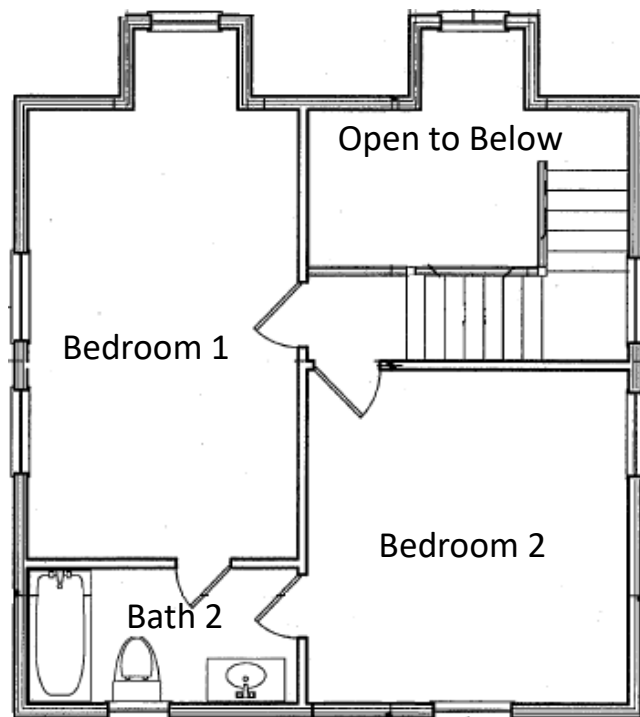

Cape II Model

2 Bedroom/2 Bath

Full Baths Each Level

Full Width Porch

Features:

Expanded Master Bedroom

En Suite Bath

1,065 Interior Sq. Footage

228 Porch Sq. Footage

Open Floor Plan

Lge. Storage Area Under Stairs

Starting at \$116,500

*Images may show optional features