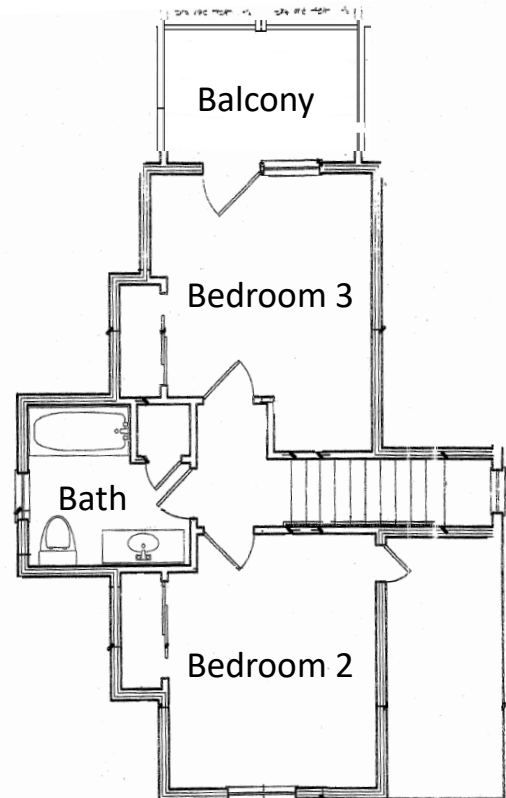

Chalet I Model

3 Bedroom

2 Full Baths

Full Width Porch

Features:

Balcony Off Second Floor Master

First Floor Bed and Bath

1,200 Interior Sq. Footage

304 Porch Sq. Footage

Open Floor Plan

Kitchen Island

Optional Attic Storage

Starting at \$123,400

*Images may show optional features