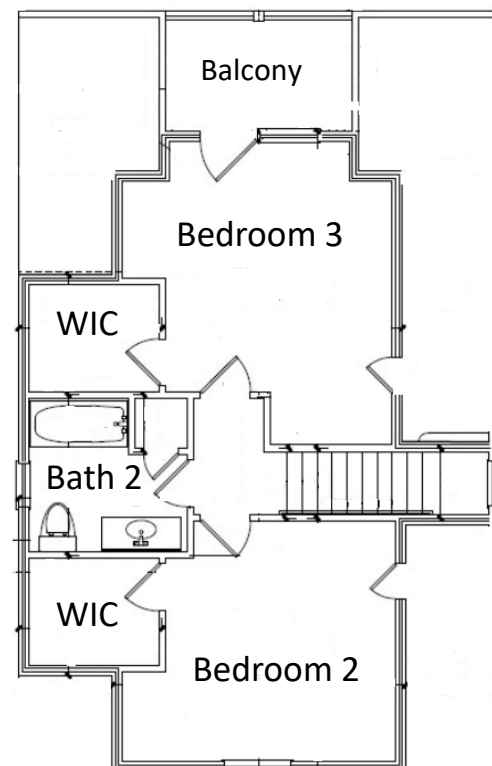

Chalet II Model

3 Bedroom

2 Full Baths

Expanded Dormers

Full Width Porch

Features:

First Floor Bed and Bath

1,290 Interior Sq. Footage

304 Ext. Porch Sq. Footage

Open Floorplan

Kitchen Island

Walk-In Closets

Optional Laundry Room

Starting at \$127,800

*Images may show optional features