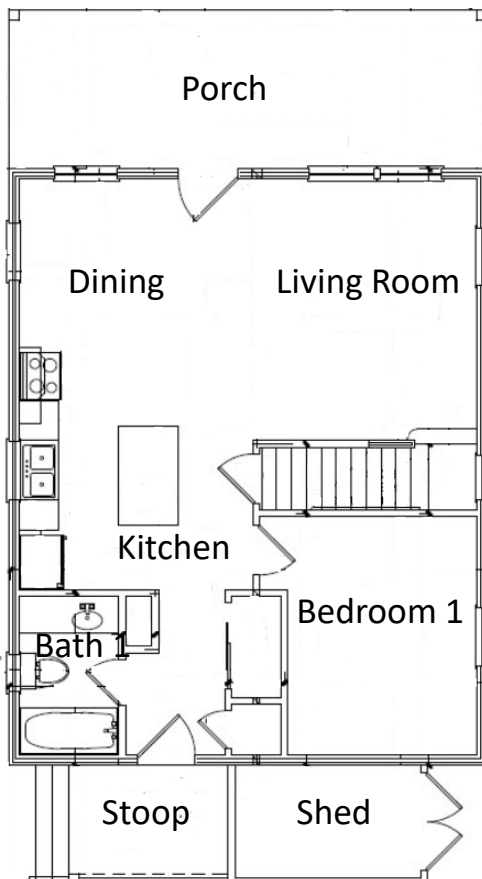

Chalet II Model

3 Bedroom

2 Full Baths

Expanded Dormers

Full Width Porch

Features:

First Floor Bed and Bath

1,290 Interior Sq. Footage

304 Ext. Porch Sq. Footage

Open Floorplan

Kitchen Island

Walk-In Closets

Optional Laundry Room

Starting at \$127,800

*Images may show optional features