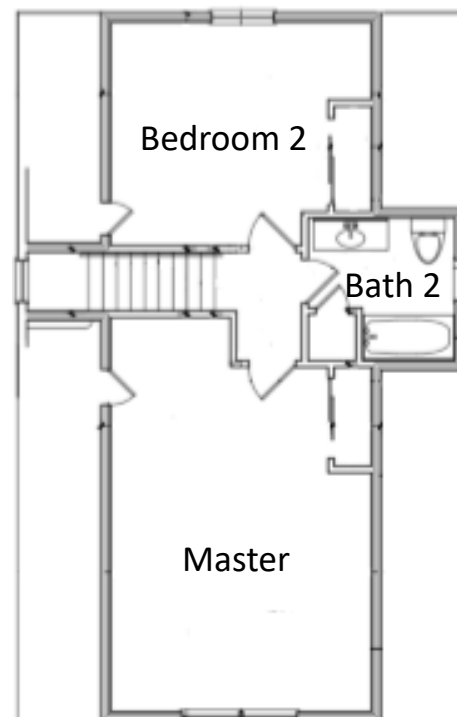

Chalet III Model

3 Bedroom/2 Bath

Main Level Bedroom

Open Style Floor Plan

Features:

1st Floor Bed & Full Bath

Expanded Master Upstairs

1,250 Interior Sq. Footage

240 Porch Sq. Footage

Kitchen Island

Optional Walk-In Closets

Optional Laundry 1st Floor

Starting at \$123,400

*Images may show optional features