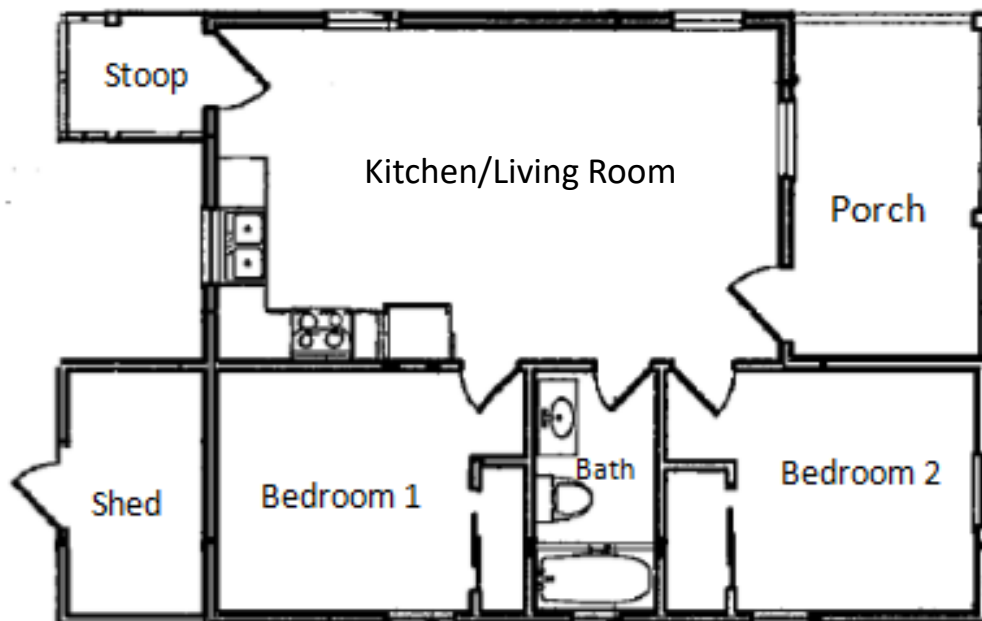

Ranch Model

2 Bedrooms/1 Bath

One Level Living

Open Floor Plan

Features:

Vaulted Ceiling

656 Interior Sq. Footage

132 Ext. Porch Sq. Footage

"L" Shaped Kitchen

Spacious Closets

Optional Expanded Stoop

Optional Fireplace

Starting at \$105,500

*Images may show optional features