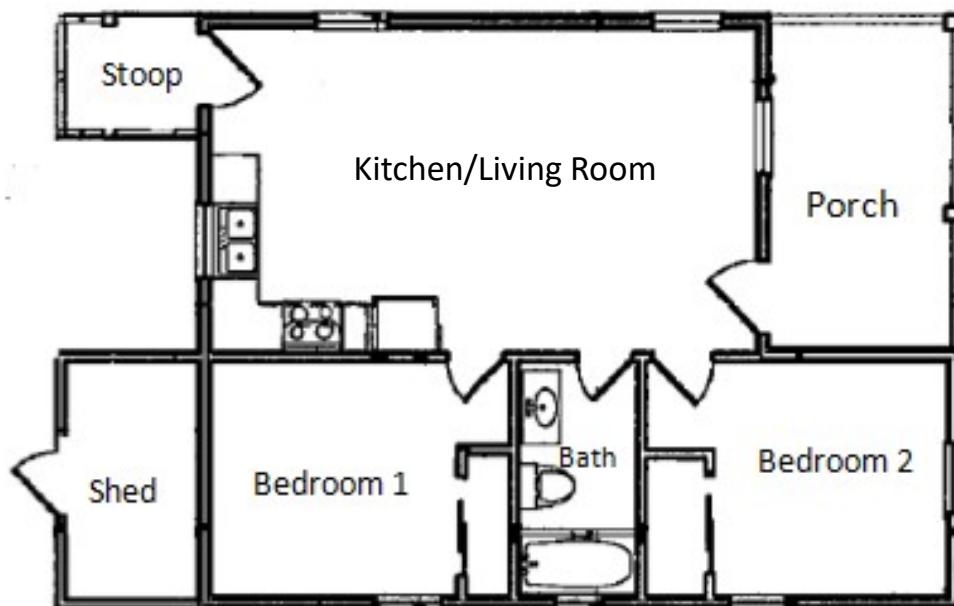

Ranch Model

2 Bedrooms/1 Bath

One Level Living

Open Floor Plan

Features:

Vaulted Ceiling

656 Interior Sq. Footage

132 Ext. Porch Sq. Footage

"L" Shaped Kitchen

Spacious Closets

Optional Expanded Stoop

Optional Fireplace

Starting at \$116,500

*Images may show optional features