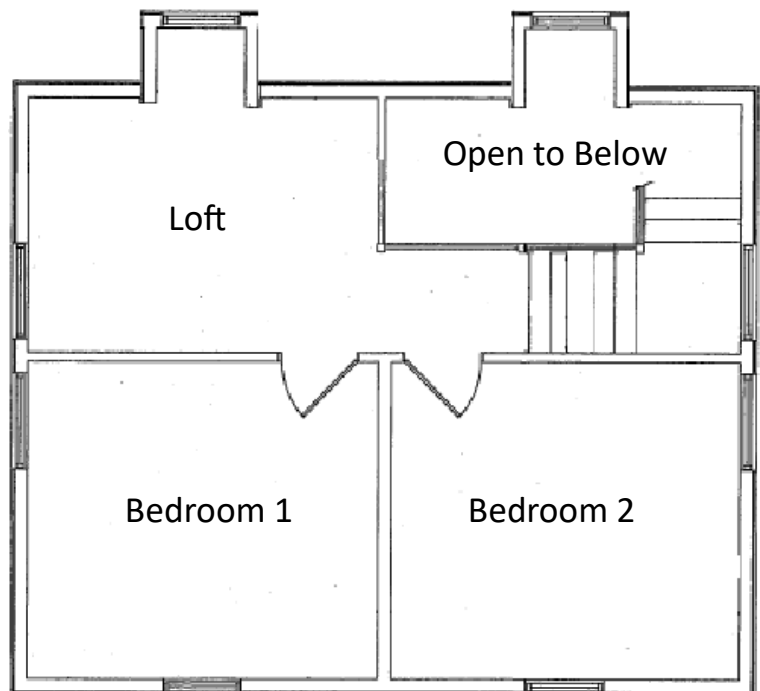

*Images may show optional features