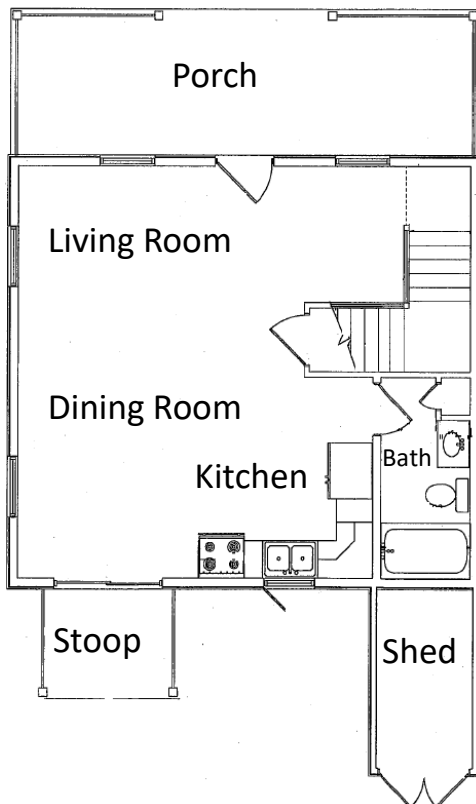

*Images may show optional features