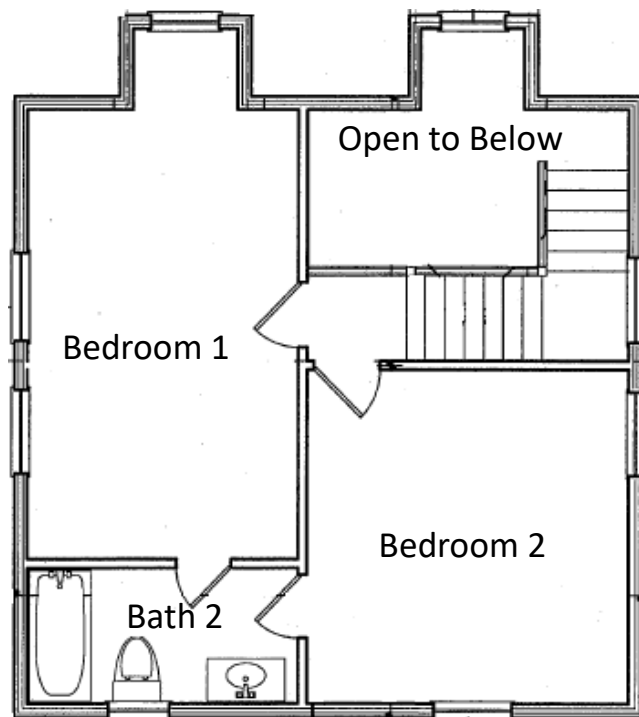

Cape II Model

2 Bedroom/2 Bath

Full Baths Each Level

Full Width Porch

Features:

Expanded Master Bedroom

En Suite Bath

1,065 Interior Sq. Footage

228 Porch Sq. Footage

Open Floor Plan

Lge. Storage Area Under Stairs

Starting at \$137,250

*Images may show optional features