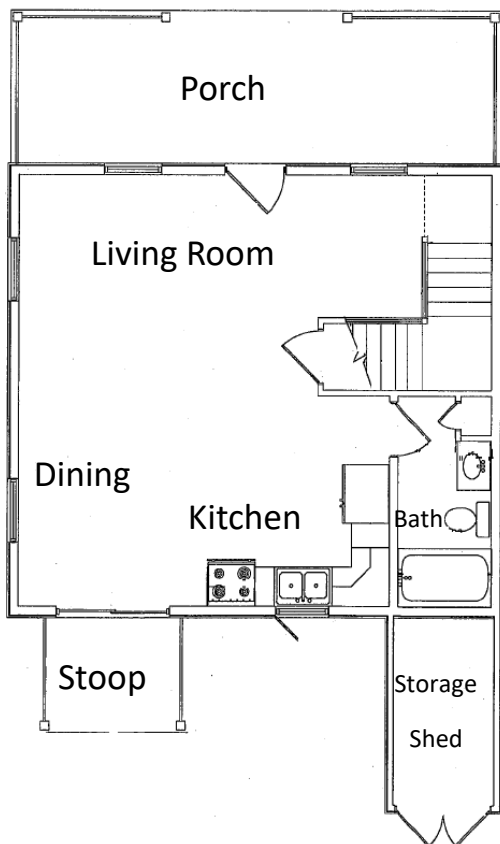

Cape II Model

2 Bedroom/2 Bath

Full Baths Each Level

Full Width Porch

Features:

Expanded Master Bedroom

En Suite Bath

1,065 Interior Sq. Footage

228 Porch Sq. Footage

Open Floor Plan

Lge. Storage Area Under Stairs

Starting at \$137,250

*Images may show optional features