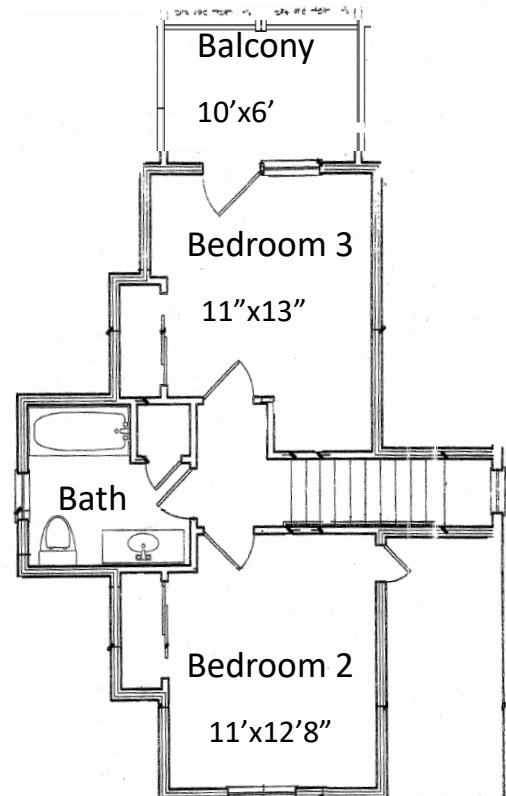

Chalet I Model

3 Bedroom

2 Full Baths

Full Width Porch

Features:

Balcony Off Second Floor Master

First Floor Bed and Bath

1,200 Interior Sq. Footage

304 Porch Sq. Footage

Open Floor Plan

Kitchen Island

Optional Attic Storage

Starting at \$137,700

*Images may show optional features