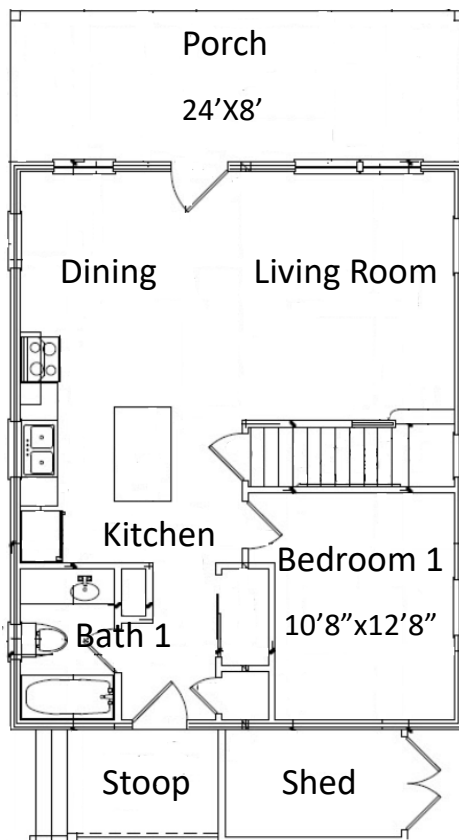

Chalet I Model

3 Bedroom

2 Full Baths

Full Width Porch

Features:

Balcony Off Second Floor Master

First Floor Bed and Bath

1,200 Interior Sq. Footage

304 Porch Sq. Footage

Open Floor Plan

Kitchen Island

Optional Attic Storage

Starting at \$137,700

*Images may show optional features