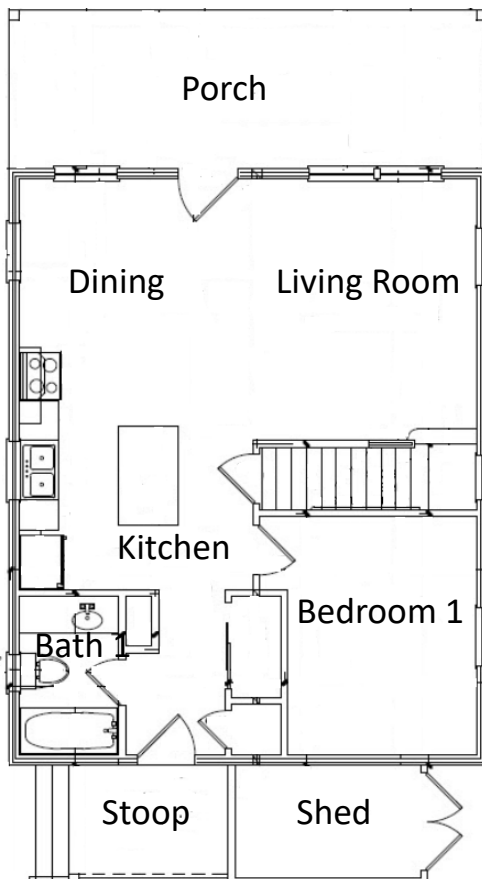

Chalet II Model

3 Bedroom

2 Full Baths

Expanded Dormers

Full Width Porch

Features:

First Floor Bed and Bath

1,290 Interior Sq. Footage

304 Ext. Porch Sq. Footage

Open Floorplan

Kitchen Island

Walk-In Closets

Optional Laundry Room

Starting at \$141,900

*Images may show optional features