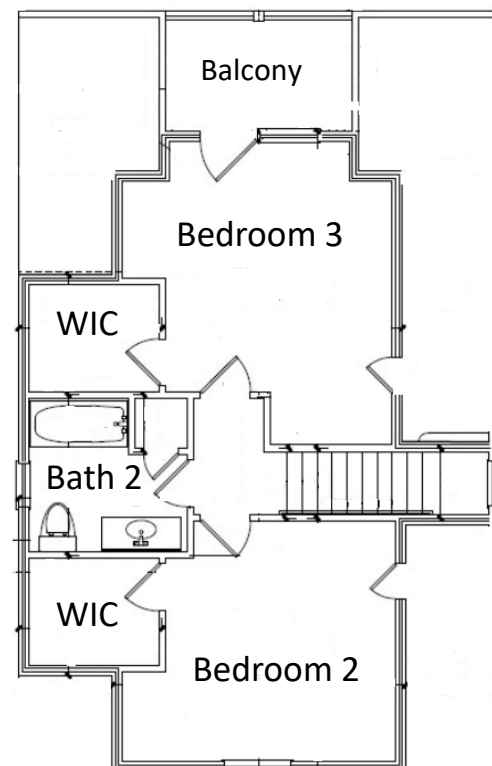

Chalet II Model

3 Bedroom

2 Full Baths

Expanded Dormers

Full Width Porch

Features:

First Floor Bed and Bath

1,290 Interior Sq. Footage

304 Ext. Porch Sq. Footage

Open Floorplan

Kitchen Island

Walk-In Closets

Optional Laundry Room

Starting at \$141,900

*Images may show optional features