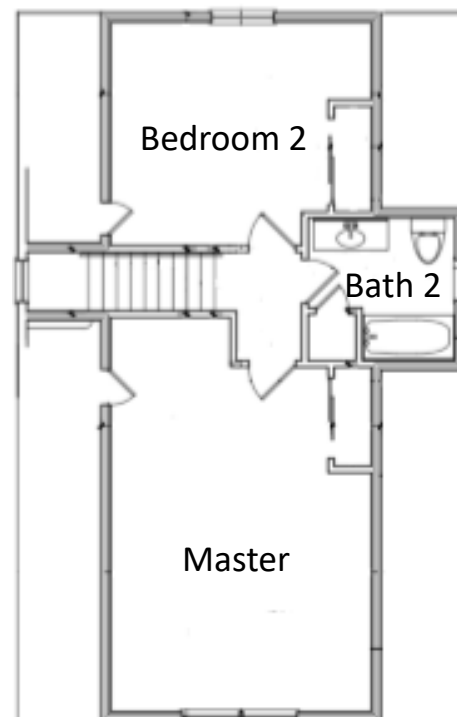

*Images may show optional features