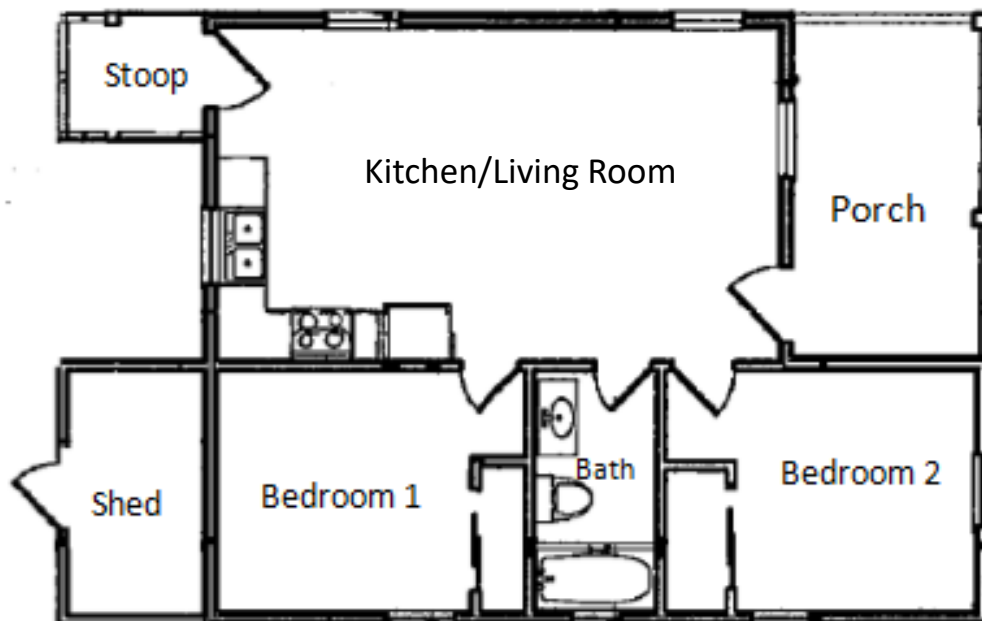

Ranch Model

2 Bedrooms/1 Bath

One Level Living

Open Floor Plan

Features:

Vaulted Ceiling

656 Interior Sq. Footage

132 Ext. Porch Sq. Footage

"L" Shaped Kitchen

Spacious Closets

Optional Expanded Stoop

Optional Fireplace

Starting at \$123,500

*Images may show optional features