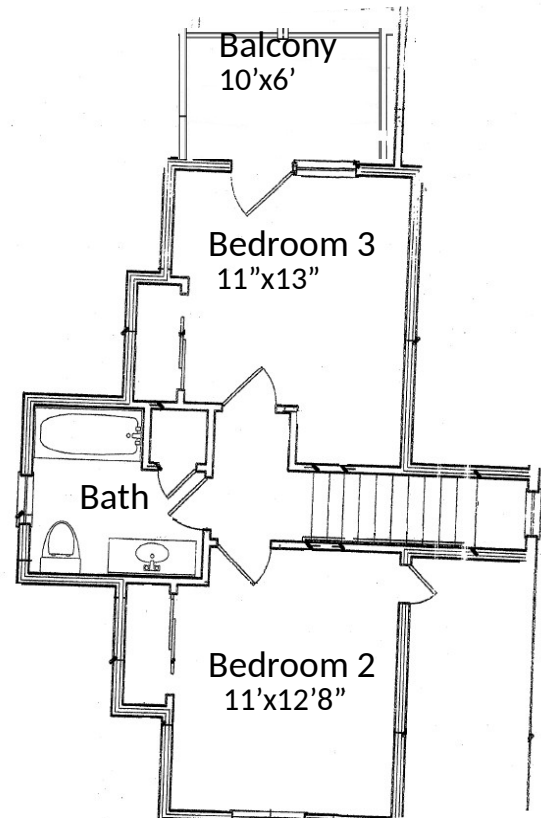

Chalet I Model

3 Bedroom

2 Full Baths

Full Width Porch

Features:

Balcony Off Second Floor Master

First Floor Bed and Bath

1,200 Interior Sq. Footage

304 Porch Sq. Footage

Open Floor Plan

Kitchen Island

Optional Attic Storage

Starting at \$242,500.00

*Images may show optional features