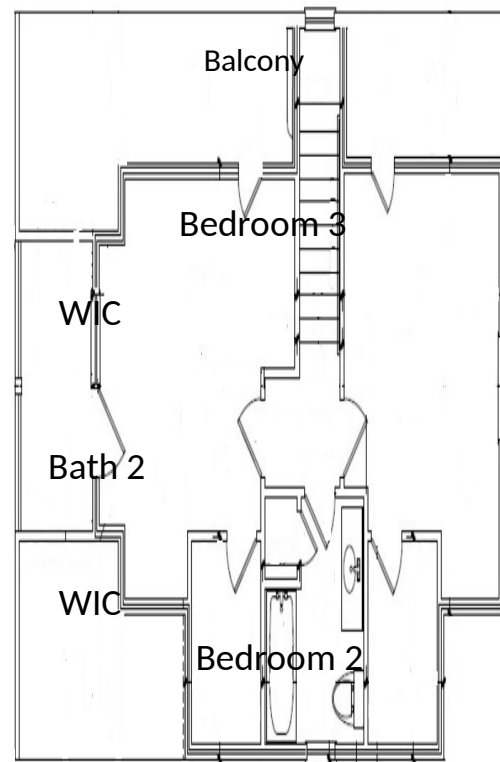

Chalet II Model

3 Bedroom

2 Full Baths

Expanded Dormers

Full Width Porch

Features:

- First Floor Bed and Bath
- 1,290 Interior Sq. Footage
- 304 Ext. Porch Sq. Footage
- Open Floorplan
- Kitchen Island
- Walk-In Closets
- Optional Laundry Room
- Starting at \$242,900**

*Images may show optional features