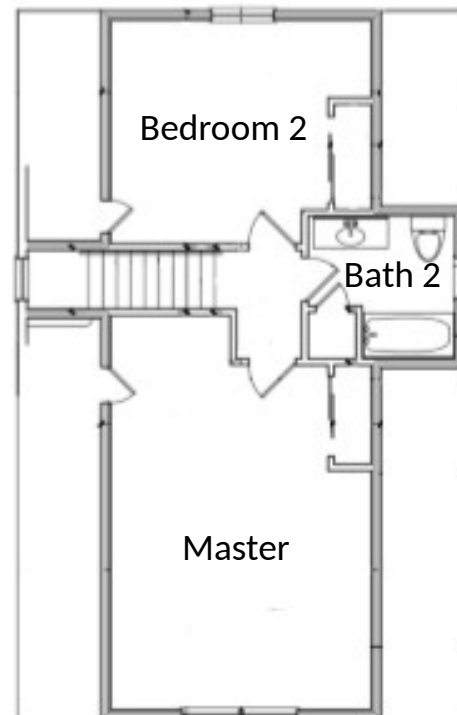

Chalet III Model

3 Bedroom/2 Bath

Main Level Bedroom

Open Style Floor Plan

Features:

- 1st Floor Bed & Full Bath
- Expanded Master Upstairs
- 1,250 Interior Sq. Footage
- 240 Porch Sq. Footage
- Kitchen Island
- Optional Walk-In Closets
- Optional Laundry 1st Floor
- Starting at \$242,500**

*Images may show optional features