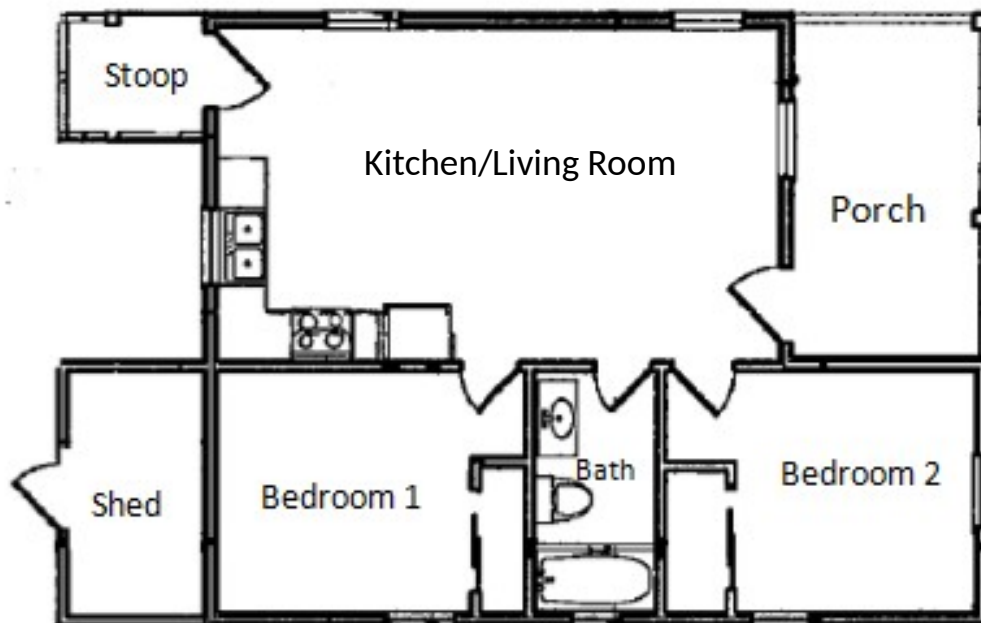

Ranch Model

2 Bedrooms/1 Bath

One Level Living

Open Floor Plan

Vaulted Ceiling

Features:

Vaulted Ceiling

656 Interior Sq. Footage

132 Ext. Porch Sq. Footage

"L" Shaped Kitchen

Spacious Closets

Optional Expanded Stoop

Optional Fireplace

Starting at \$199,900

*Images may show optional features